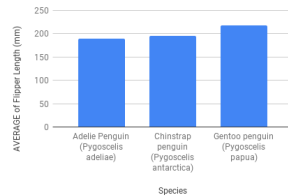

Now that that's over lets move on to Biscoe.

28.03 / 45.15

Before I go lets go look at our data in the form of graphs. lets start with weight.

this bar graph made from the data we collected tells us that the Gentoo Penguins weigh the most.

AVERAGE of body_mass_g vs. species

42.11 / 45.15

This chart shows that Biscoe is the most populated island. It also shows that there are more Adelie penguins than the other two species of penguins.

Population of penguins in Biscoe, Dream and Torgersen

43.21 / 45.15

AVERAGE of Culmen Length (mm) vs. Species

AVERAGE of Flipper Length (mm) vs. Species

The Chinstrap penguins have the longest beaks or culmen. The Gentoo penguins have the longest flippers.

Thank you for watching. I'll see you guys at our next adventure.