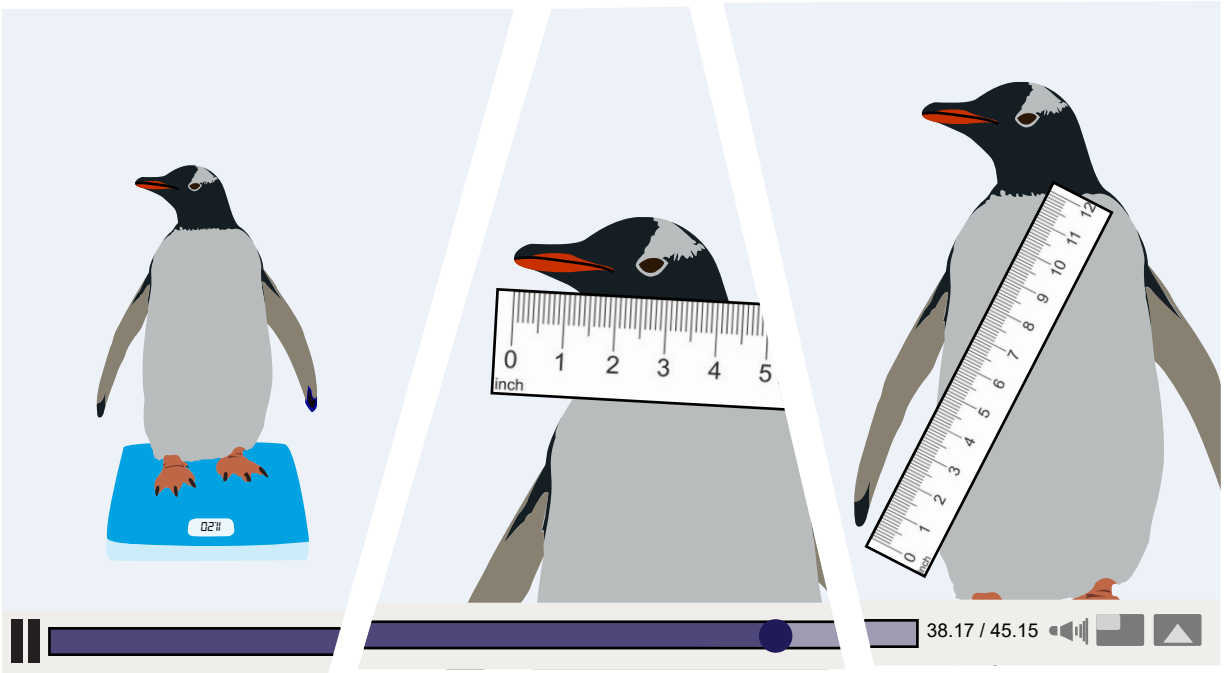

We measured the Adelie here too and got the same results. Now we are going to do the same with the Chinstrap penguins.

17.23 / 45.15

It weighs just slightly more than the Adelie penguins did.

inch

inch

25.34 / 45.15

Now that that's over lets move on to Biscoe.

28.03 / 45.15

Before I go lets go look at our data in the form of graphs. lets start with weight.

this bar graph made from the data we collected tells us that the Gentoo Penguins weigh the most.