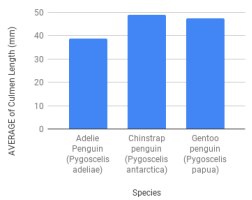

We measured the Adelie here too and got the same results. Now we are going to do the same with the Chinstrap penguins.

17.23 / 45.15

It weighs just slightly more than the Adelie penguins did.

inch

inch

25.34 / 45.15

Now that that's over lets move on to Biscoe.

28.03 / 45.15

Before I go lets go look at our data in the form of graphs. lets start with weight.

this bar graph made from the data we collected tells us that the Gentoo Penguins weigh the most.

AVERAGE of body_mass_g vs. species

42.11 / 45.15

This chart shows that Biscoe is the most populated island. It also shows that there are more Adelie penguins than the other two species of penguins.

Population of penguins in Biscoe, Dream and Torgersen

43.21 / 45.15

AVERAGE of Culmen Length (mm) vs. Species

AVERAGE of Flipper Length (mm) vs. Species

The Chinstrap penguins have the longest beaks or culmen. The Gentoo penguins have the longest flippers.

Thank you for watching. I'll see you guys at our next adventure.