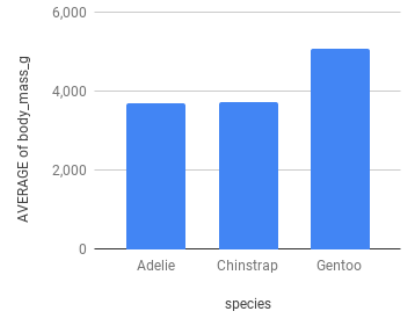

We measured the Adelie here too and got the same results. Now we are going to do the same with the Chinstrap penguins.

17.23 / 45.15

It weighs just slightly more than the Adelie penguins did.

inch

inch

25.34 / 45.15

Now that that's over lets move on to Biscoe.

28.03 / 45.15

Before I go lets go look at our data in the form of graphs. lets start with weight.

this bar graph made from the data we collected tells us that the Gentoo Penguins weigh the most.

AVERAGE of body_mass_g vs. species

42.11 / 45.15

This chart shows that Biscoe is the most populated island. It also shows that there are more Adelie penguins than the other two species of penguins.

Population of penguins in Biscoe, Dream and Torgersen

43.21 / 45.15

AVERAGE of Culmen Length (mm) vs. Species

AVERAGE of Flipper Length (mm) vs. Species

The Chinstrap penguins have the longest beaks or culmen. The Gentoo penguins have the longest flippers.

Thank you for watching. I'll see you guys at our next adventure.