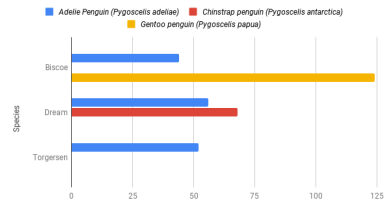

We measured the Adelie here too and got the same results. Now we are going to do the same with the Chinstrap penguins.

17.23 / 45.15

It weighs just slightly more than the Adelie penguins did.

inch

inch

25.34 / 45.15

Now that that's over lets move on to Biscoe.

28.03 / 45.15

Before I go lets go look at our data in the form of graphs. lets start with weight.

this bar graph made from the data we collected tells us that the Gentoo Penguins weigh the most.

AVERAGE of body_mass_g vs. species

42.11 / 45.15

This chart shows that Biscoe is the most populated island. It also shows that there are more Adelie penguins than the other two species of penguins.

Population of penguins in Biscoe, Dream and Torgersen

43.21 / 45.15

AVERAGE of Culmen Length (mm) vs. Species

AVERAGE of Flipper Length (mm) vs. Species

The Chinstrap penguins have the longest beaks or culmen. The Gentoo penguins have the longest flippers.

Thank you for watching. I'll see you guys at our next adventure.