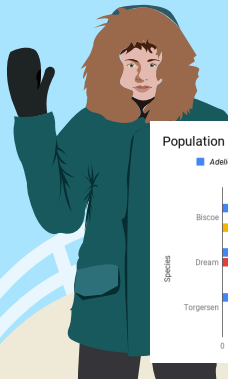

We measured the Adelie here too and got the same results. Now we are going to do the same with the Chinstrap penguins.

17.23 / 45.15

It weighs just slightly more than the Adelie penguins did.

inch

inch

25.34 / 45.15

Now that that's over lets move on to Biscoe.

28.03 / 45.15

Before I go lets go look at our data in the form of graphs. lets start with weight.

this bar graph made from the data we collected tells us that the Gentoo Penguins weigh the most.

AVERAGE of body_mass_g vs. species

42.11 / 45.15

This chart shows that Biscoe is the most populated island. It also shows that there are more Adelie penguins than the other two species of penguins.

Population of penguins in Biscoe, Dream and Torgersen

43.21 / 45.15

AVERAGE of Culmen Length (mm) vs. Species

AVERAGE of Flipper Length (mm) vs. Species

The Chinstrap penguins have the longest beaks or culmen. The Gentoo penguins have the longest flippers.

Thank you for watching. I'll see you guys at our next adventure.