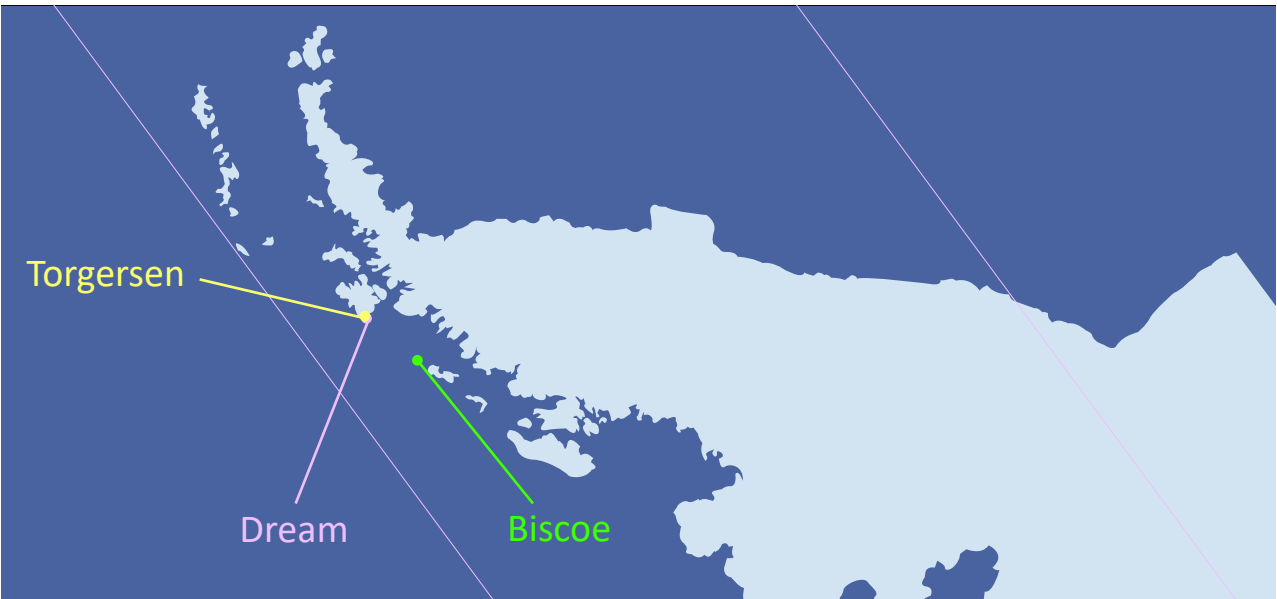

THE PENGUINS OF ANTARCTICA

By Andrew Wood

Biscoe

Torgersen

Dream

Location: Southern Ocean Near Torgersen

James,
You ready to film this
adventure that we are
on?

Ok man, no rush.

Almost dude.

Ok, now I'm ready.

Ok, lets get this
show started dude.

5... 4... 3... 2...
Action!

Hello FaceTube and
welcome to my show
World Discovered. I'm
your host Drake
Lillard.

Today we are on
our way to
Torgensen,
Biscoe and
Dream Island in
Antarctica. Our
first stop is in
Torgensen.